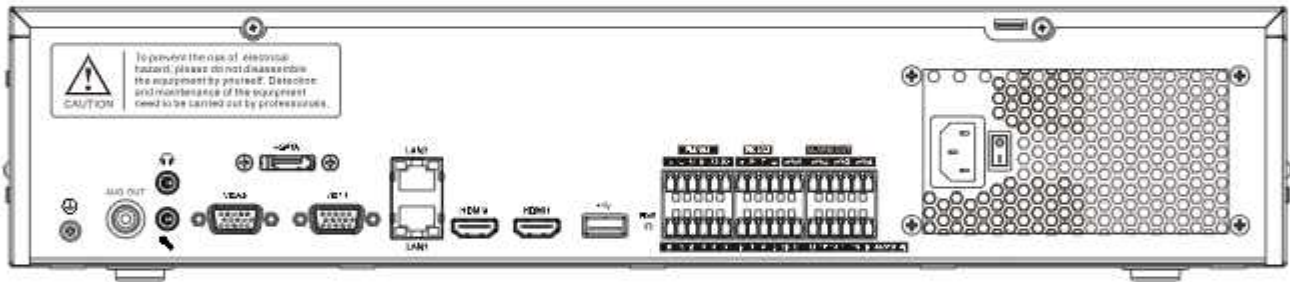

Physical Interfaces

DISTRIBUTED BY

Tiandy Technologies Co., Ltd.

Email: sales@tiandy.com Tel: +86-22-58596065
Website: en.tiandy.com Fax: +86-22-58596048