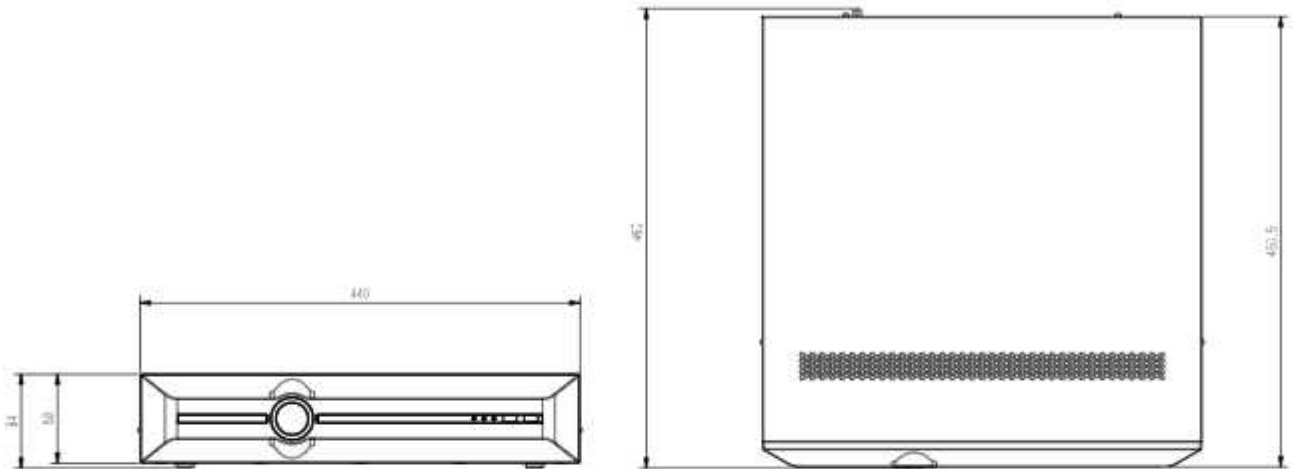

AVAILABLE MODEL

TC-R3880 SPEC: I/B/N

Tiandy

DIMENSIONS (Unit: mm)

Physical Interfaces

DISTRIBUTED BY

Tiandy Technologies Co., Ltd.

Email: sales@tiandy.com Tel: +86-22-58596065
Website: en.tiandy.com Fax: +86-22-58596048