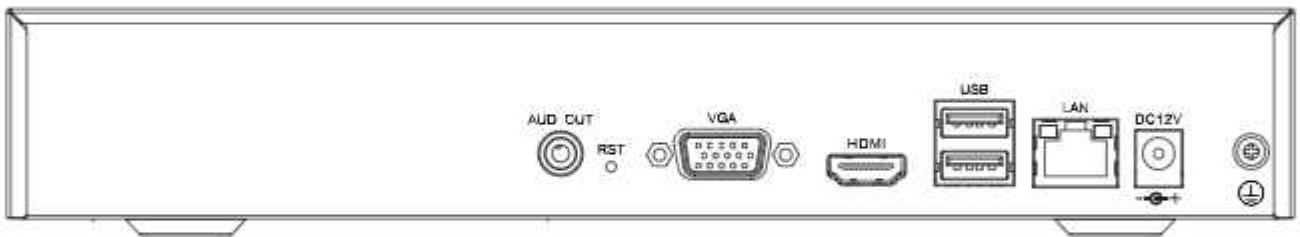

Physical Interfaces

DISTRIBUTED BY

Tiandy Technologies Co., Ltd.

Email: sales@tiandy.com Tel: +86-22-58596065
Website: en.tiandy.com Fax: +86-22-58596048