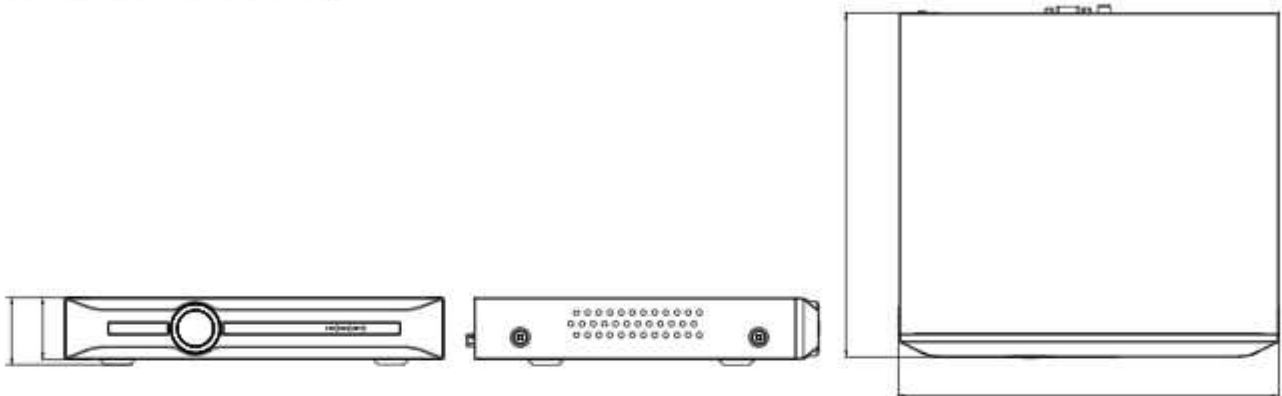

Tiandy

DIMENSIONS (Unit: mm)