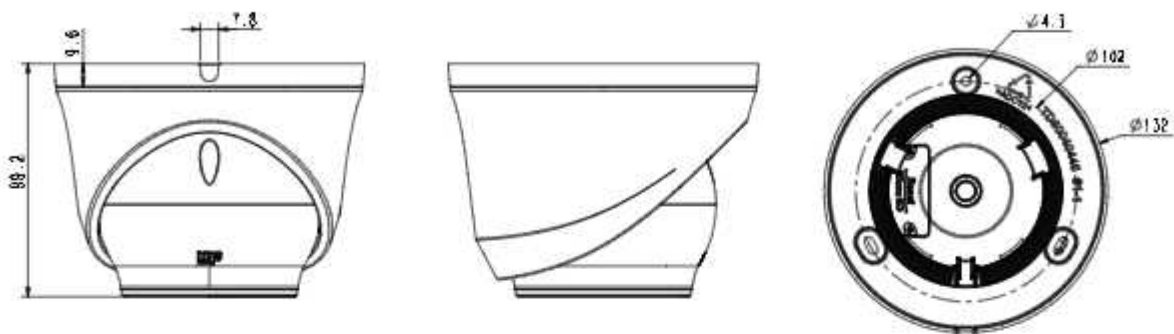

Tiandy

Interface	
Communication Interface	1 RJ45 10M/ 100M self adaptive Ethernet port
Audio I/O	1/1,Mic in
Alarm I/O	1/1
Speaker	N/A
Reset Button	Yes
On-board storage	Built-in MicroSD card slot,up to 512 GB
General	
Web Client Language	17 languages English,Russian,Spanish,Korean,Italian,Turkish,Simple Chinese,Traditional Chinese,Thai,French,Polish,Dutch,Hebraism,Arabic,Vietnamese,German,Ukrainian
Operating Conditions	-35°C~65°C ,0~95% RH
Power Supply	DC 12V±25%,PoE(802.3af)
Power Consumption	MAX:8W(12V) MAX:9W(PoE)
Protection	IP66
Heater	N/A
Dimensions	Φ132x100mm(Φ5.2x3.94inch)
GrossWeight	0.9Kg(2.05lb)
NetWeight	0.68Kg(1.50lb)

* Listed resolutions are only selectable options. It does not mean that all streams can work at their maximum resolution at the same time.

AVAILABLE MODEL

TC-C35SS SPEC: I3/A/E/Y/M/S/H/2.7-13.5MM

Tiandy

DIMENSIONS