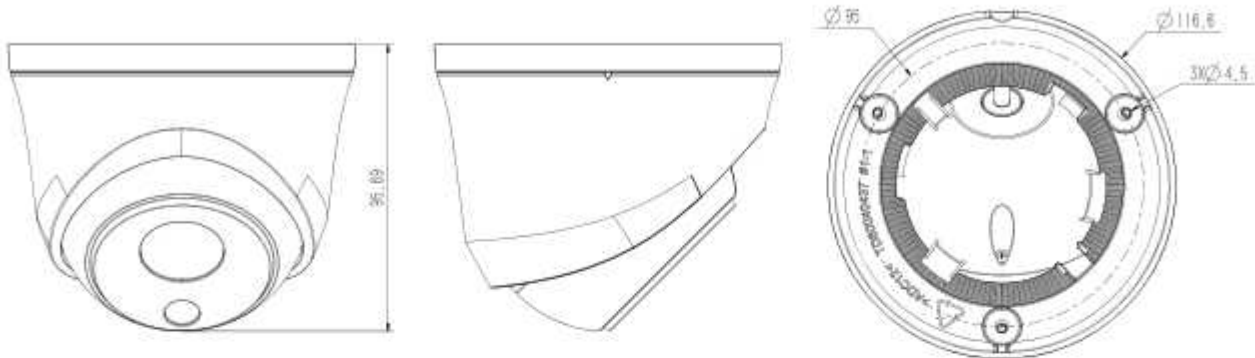

Tiandy

Interface	
Communication Interface	1 RJ45 10M/ 100M self adaptive Ethernet port
Audio I/O	Mic in
Alarm I/O	N/A
Speaker	N/A
Reset Button	Yes
On-board storage	Built-in MicroSD card slot, up to 512 GB
General	
Web Client Language	17 languages English, Russian, Spanish, Korean, Italian, Turkish, Simple Chinese, Traditional Chinese, Thai, French, Polish, Dutch, Hebraism, Arabic, Vietnamese, German, Ukrainian
Operating Conditions	-30°C~-60°C, 0~95% RH
Power Supply	PoE(802.3af)
Power Consumption	MAX:5W(POE)
Protection	IP66
Heater	N/A
Dimensions	117x117x96mm(4.61x4.61x3.78inch)
GrossWeight	0.42Kg(0.93lb)
NetWeight	0.29Kg(0.64lb)

* Listed resolutions are only selectable options. It does not mean that all streams can work at their maximum resolution at the same time.

AVAILABLE MODEL

TC-C32HS SPEC: I3/E/Y/C/SD/2.8MM/V4.2

Tiandy

DIMENSIONS (Unit: mm)