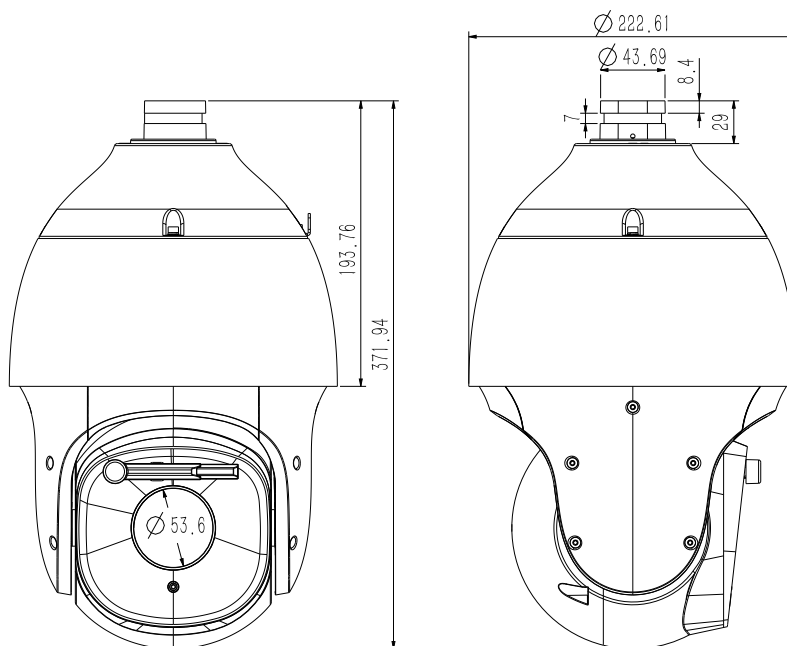

Tiandy

Picture Overlay	Yes
Privacy Mask	Yes
Smart Defog	Yes
Feature	
Alarm Trigger	Harsh Voice Alarm, Motion Detection, Mask Alarm, Port Alarm, Network Disable Alarm, IP Conflict, MAC Conflict Detection
Video Analytics	Tripwire, Double Tripwire, Perimeter, Object Abandon, Object Lost, Loitering, Running, Parking, Face Detection, People Counting, Crowded, On Duty Detection, Video Abnormal, Audio Abnormal, Heatmap, Safety Helmet Detection
Early Warning(EW)	Yes
Auto-Tracking	Yes
Network	
Protocols	TCP/IP, ICMP, HTTP, HTTPS, DHCP, DNS, DDNS, MULTICAST, UPnP, FTP, IPV4, NTP, RTSP, SMTP, IGMP, QoS, PPPoE
System Compatibility	ONVIF (PROFILE S), SDK, CGI, P2P
ANR	Auto store video in SD card when NVR disconnected, and upload video to NVR when resumed connection (Only Support Tiandy ANR NVR)
Remote Connection	≤7
Client	Easy7, EasyLive
Web Version	Web5
Interface	
Communication Interface	1 RJ45 10M/100M self adaptive Ethernet port
Audio	1/1
Alarm	8/2
Reset Button	Yes
On-board storage	Built-in MicroSD card slot, up to 128 GB
RS-485	Yes
BNC	Yes
Wiper	Yes
General	
Firmware Version	NVSS_V14.0.6.20190328
Web Client Language	11 languages English, Russian, Spanish, Korean, Italian, Turkish, Simple Chinese, Traditional Chinese, Thai, French, Polish
Operating Conditions	-30°~65°C, 0-95% RH
Power Supply	AC24V±15%
Power Consumption	21W (IR OFF), 44W (IR ON)
Protection	IP66
Heater	N/A
Dimensions	Φ222x372 mm (Φ8.74×14.65 inch)
Weight	5.5kg (12.13lb)

* Listed resolutions are only selectable options. It does not mean that all streams can work at their maximum resolution at the same time.

AVAILABLE MODEL

TC-H356Q SPEC:30X/IW/A

Tiandy

DIMENSIONS (Unit: mm)